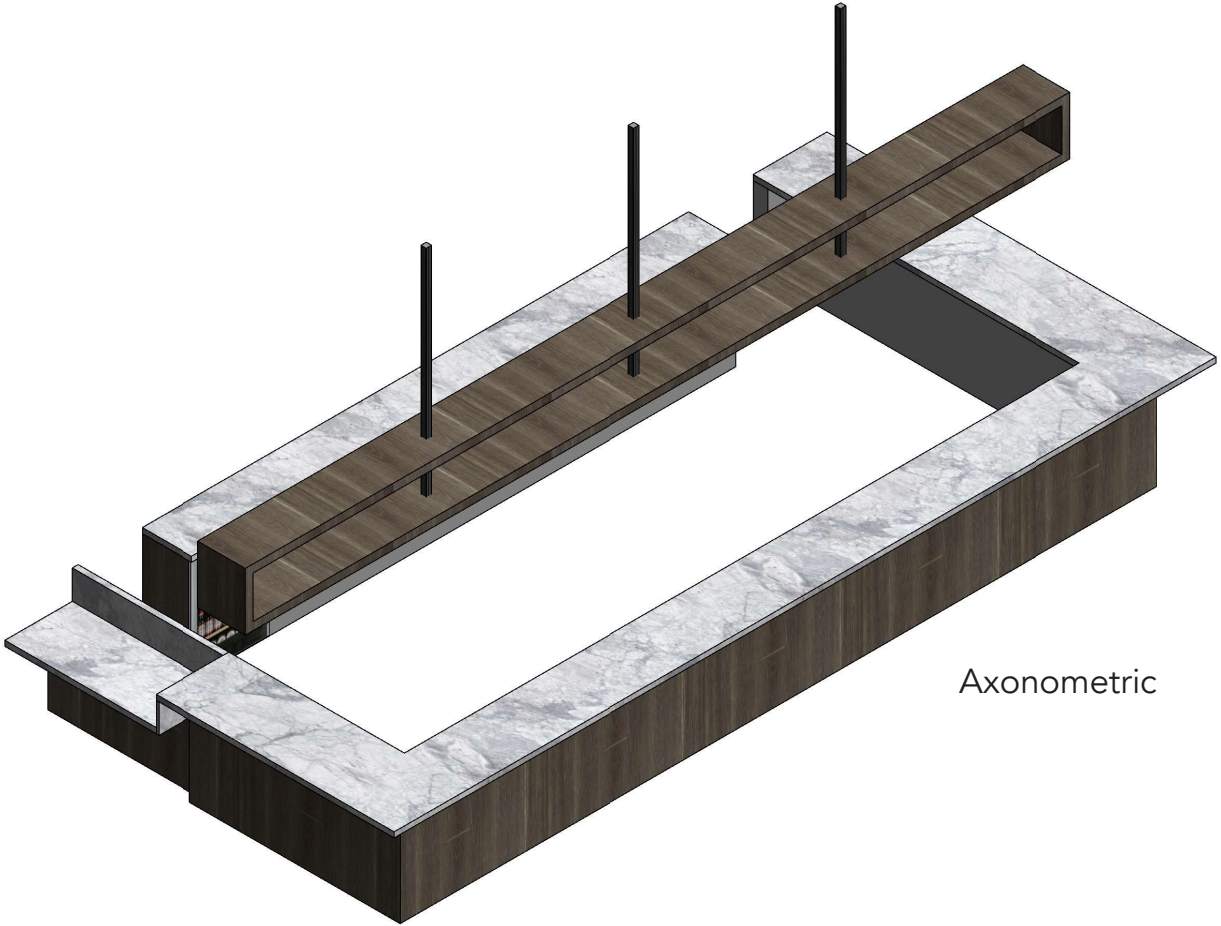

Millwork Model