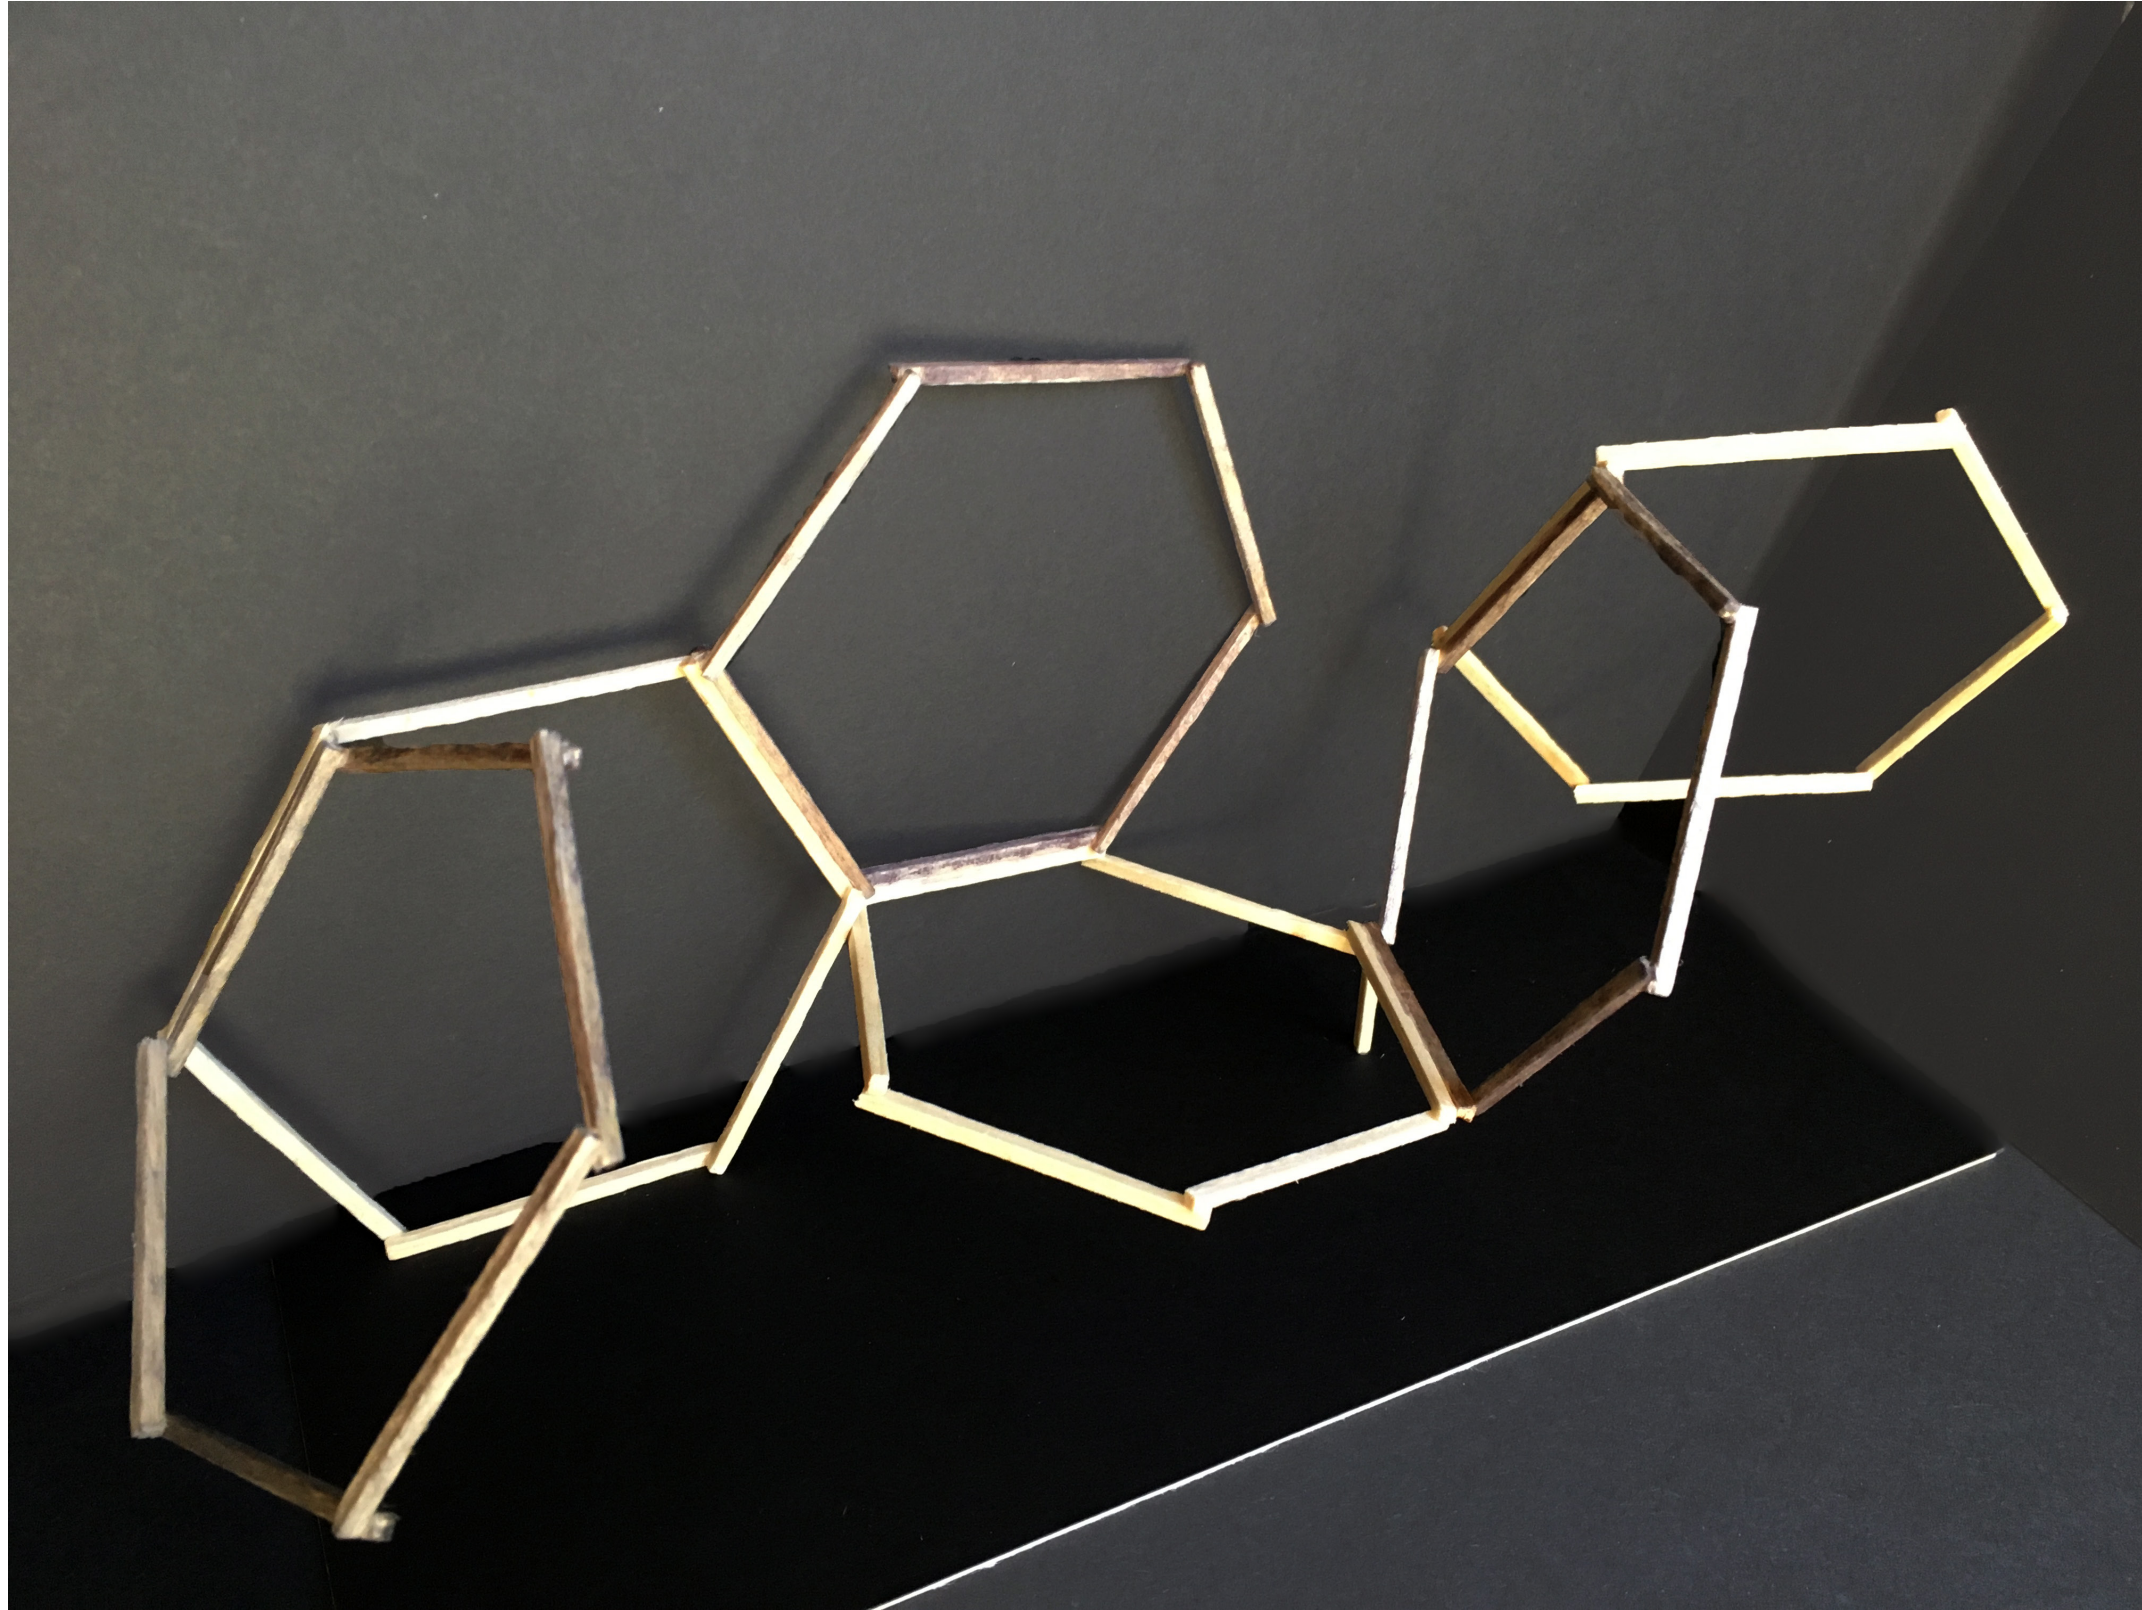

AMERICAN SOCIAL

IND 6255 | IND 5235
Graduate Design 1
Final Fall 2018

Katie Rothfield &
Esperanza Muino

Roxana Lifshitz

FIU

Design Concept

Social

Connected

Repetition

The design of American Social becomes the canvas on which experiences can be created. These positive memories keep guests returning for more.

Concept Model

Spatial Relationships

ADJACENCY DIAGRAM

- Restaurant Entrances
- Major Adjacencies
- - - Minor Adjacencies
- Private
- Public

BLOCK DIAGRAM

Floor Plan

Reflected Ceiling Plan

Symbol	Fixture	Mounting
	2x2 LED	Recessed
	6" LED	Recessed
	Pendants	Surface Mount
	Glass Pendants	Surface Mount
	Decorative Glass Lamp	Surface Mount
	String Lights	Surface Mount

Elevation **B**

Blue Leather Bar Stool

Round Glass
Pendant Light

Distressed Wood

Super White
Quartzite

Bonded
Aluminum

Aged Brass Dark

VIP Lounge