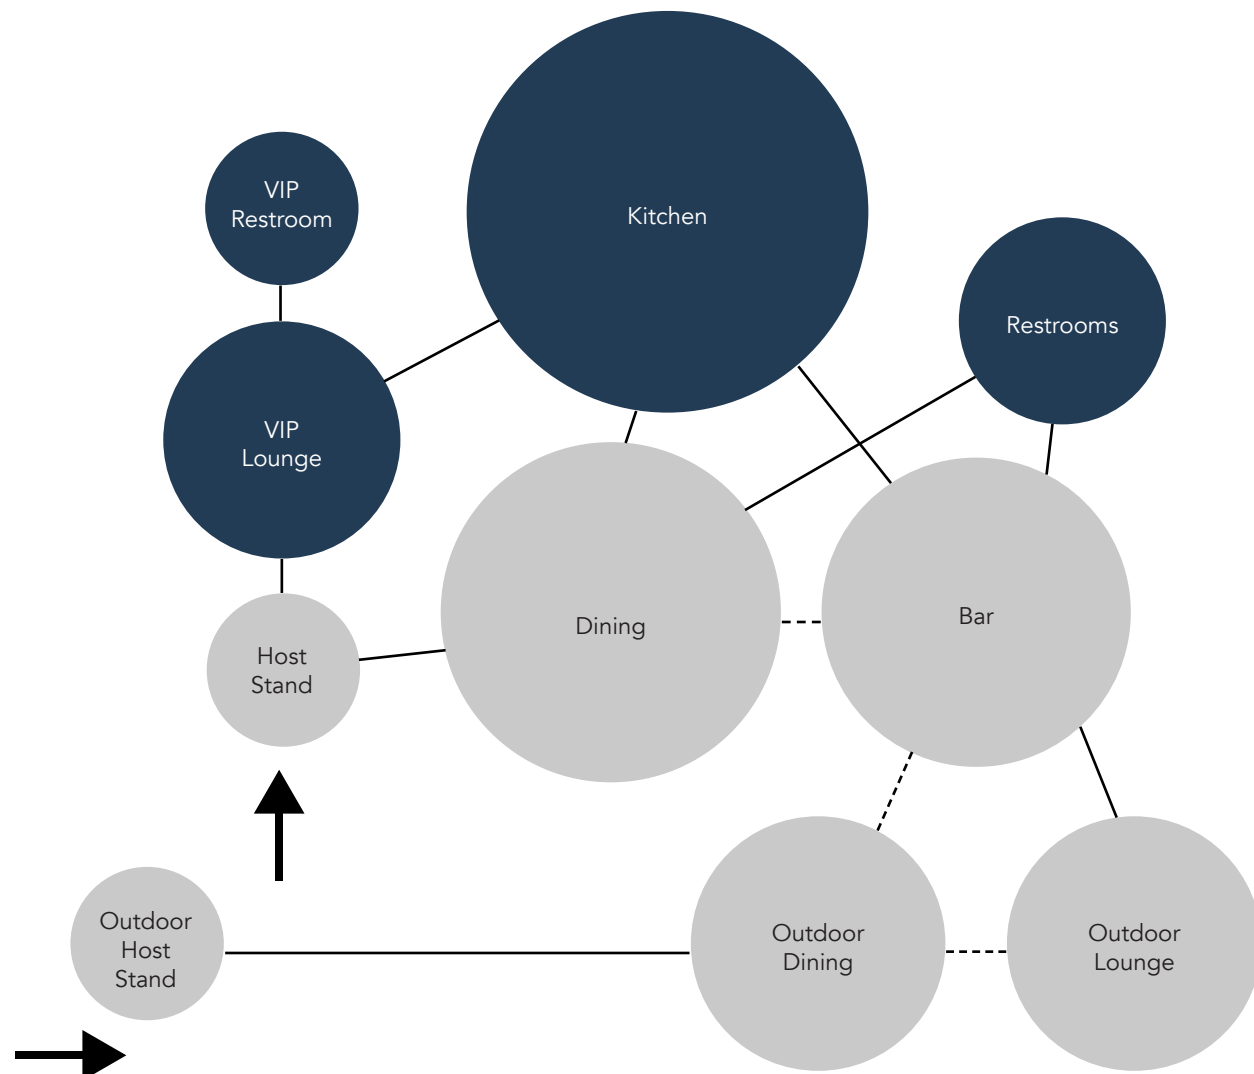

Repetition

The design of American Social becomes the canvas on which experiences can be created. These positive memories keep guests returning for more.

Concept Model

Spatial Relationships

ADJACENCY DIAGRAM

- Restaurant Entrances
- Major Adjacencies
- - - Minor Adjacencies
- Private
- Public

BLOCK DIAGRAM

Floor Plan

Reflected Ceiling Plan

Symbol	Fixture	Mounting
	2x2 LED	Recessed
	6" LED	Recessed
	Pendants	Surface Mount
	Glass Pendants	Surface Mount
	Decorative Glass Lamp	Surface Mount
	String Lights	Surface Mount

Bar Millwork

Floor Plan

Front Elevation

Back Elevation

A/2 Bar Section

East Elevation

West Elevation

A/1 Bar Section