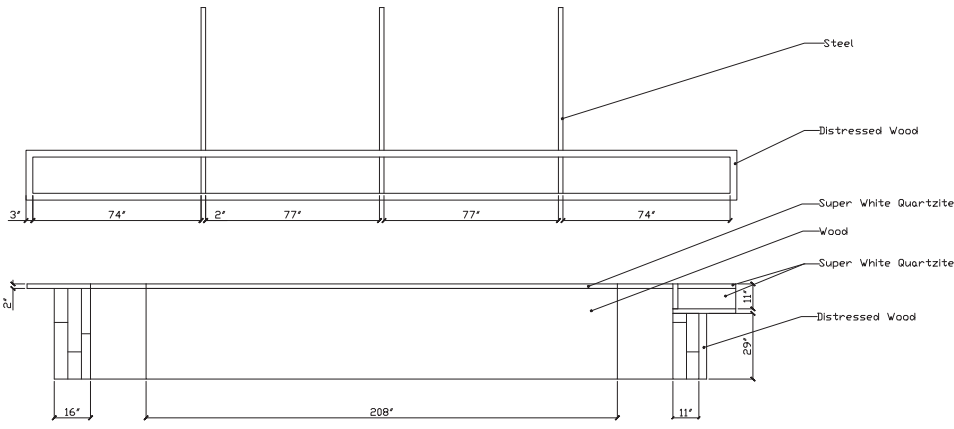

- Restaurant Entrances
- Major Adjacencies
- - - Minor Adjacencies
- Private
- Public

BLOCK DIAGRAM

Floor Plan

Reflected Ceiling Plan

Symbol	Fixture	Mounting
	2x2 LED	Recessed
	6" LED	Recessed
	Pendants	Surface Mount
	Glass Pendants	Surface Mount
	Decorative Glass Lamp	Surface Mount
	String Lights	Surface Mount

Bar Millwork

Floor Plan

Front Elevation

Back Elevation

A/2 Bar Section

East Elevation

West Elevation

A/1 Bar Section