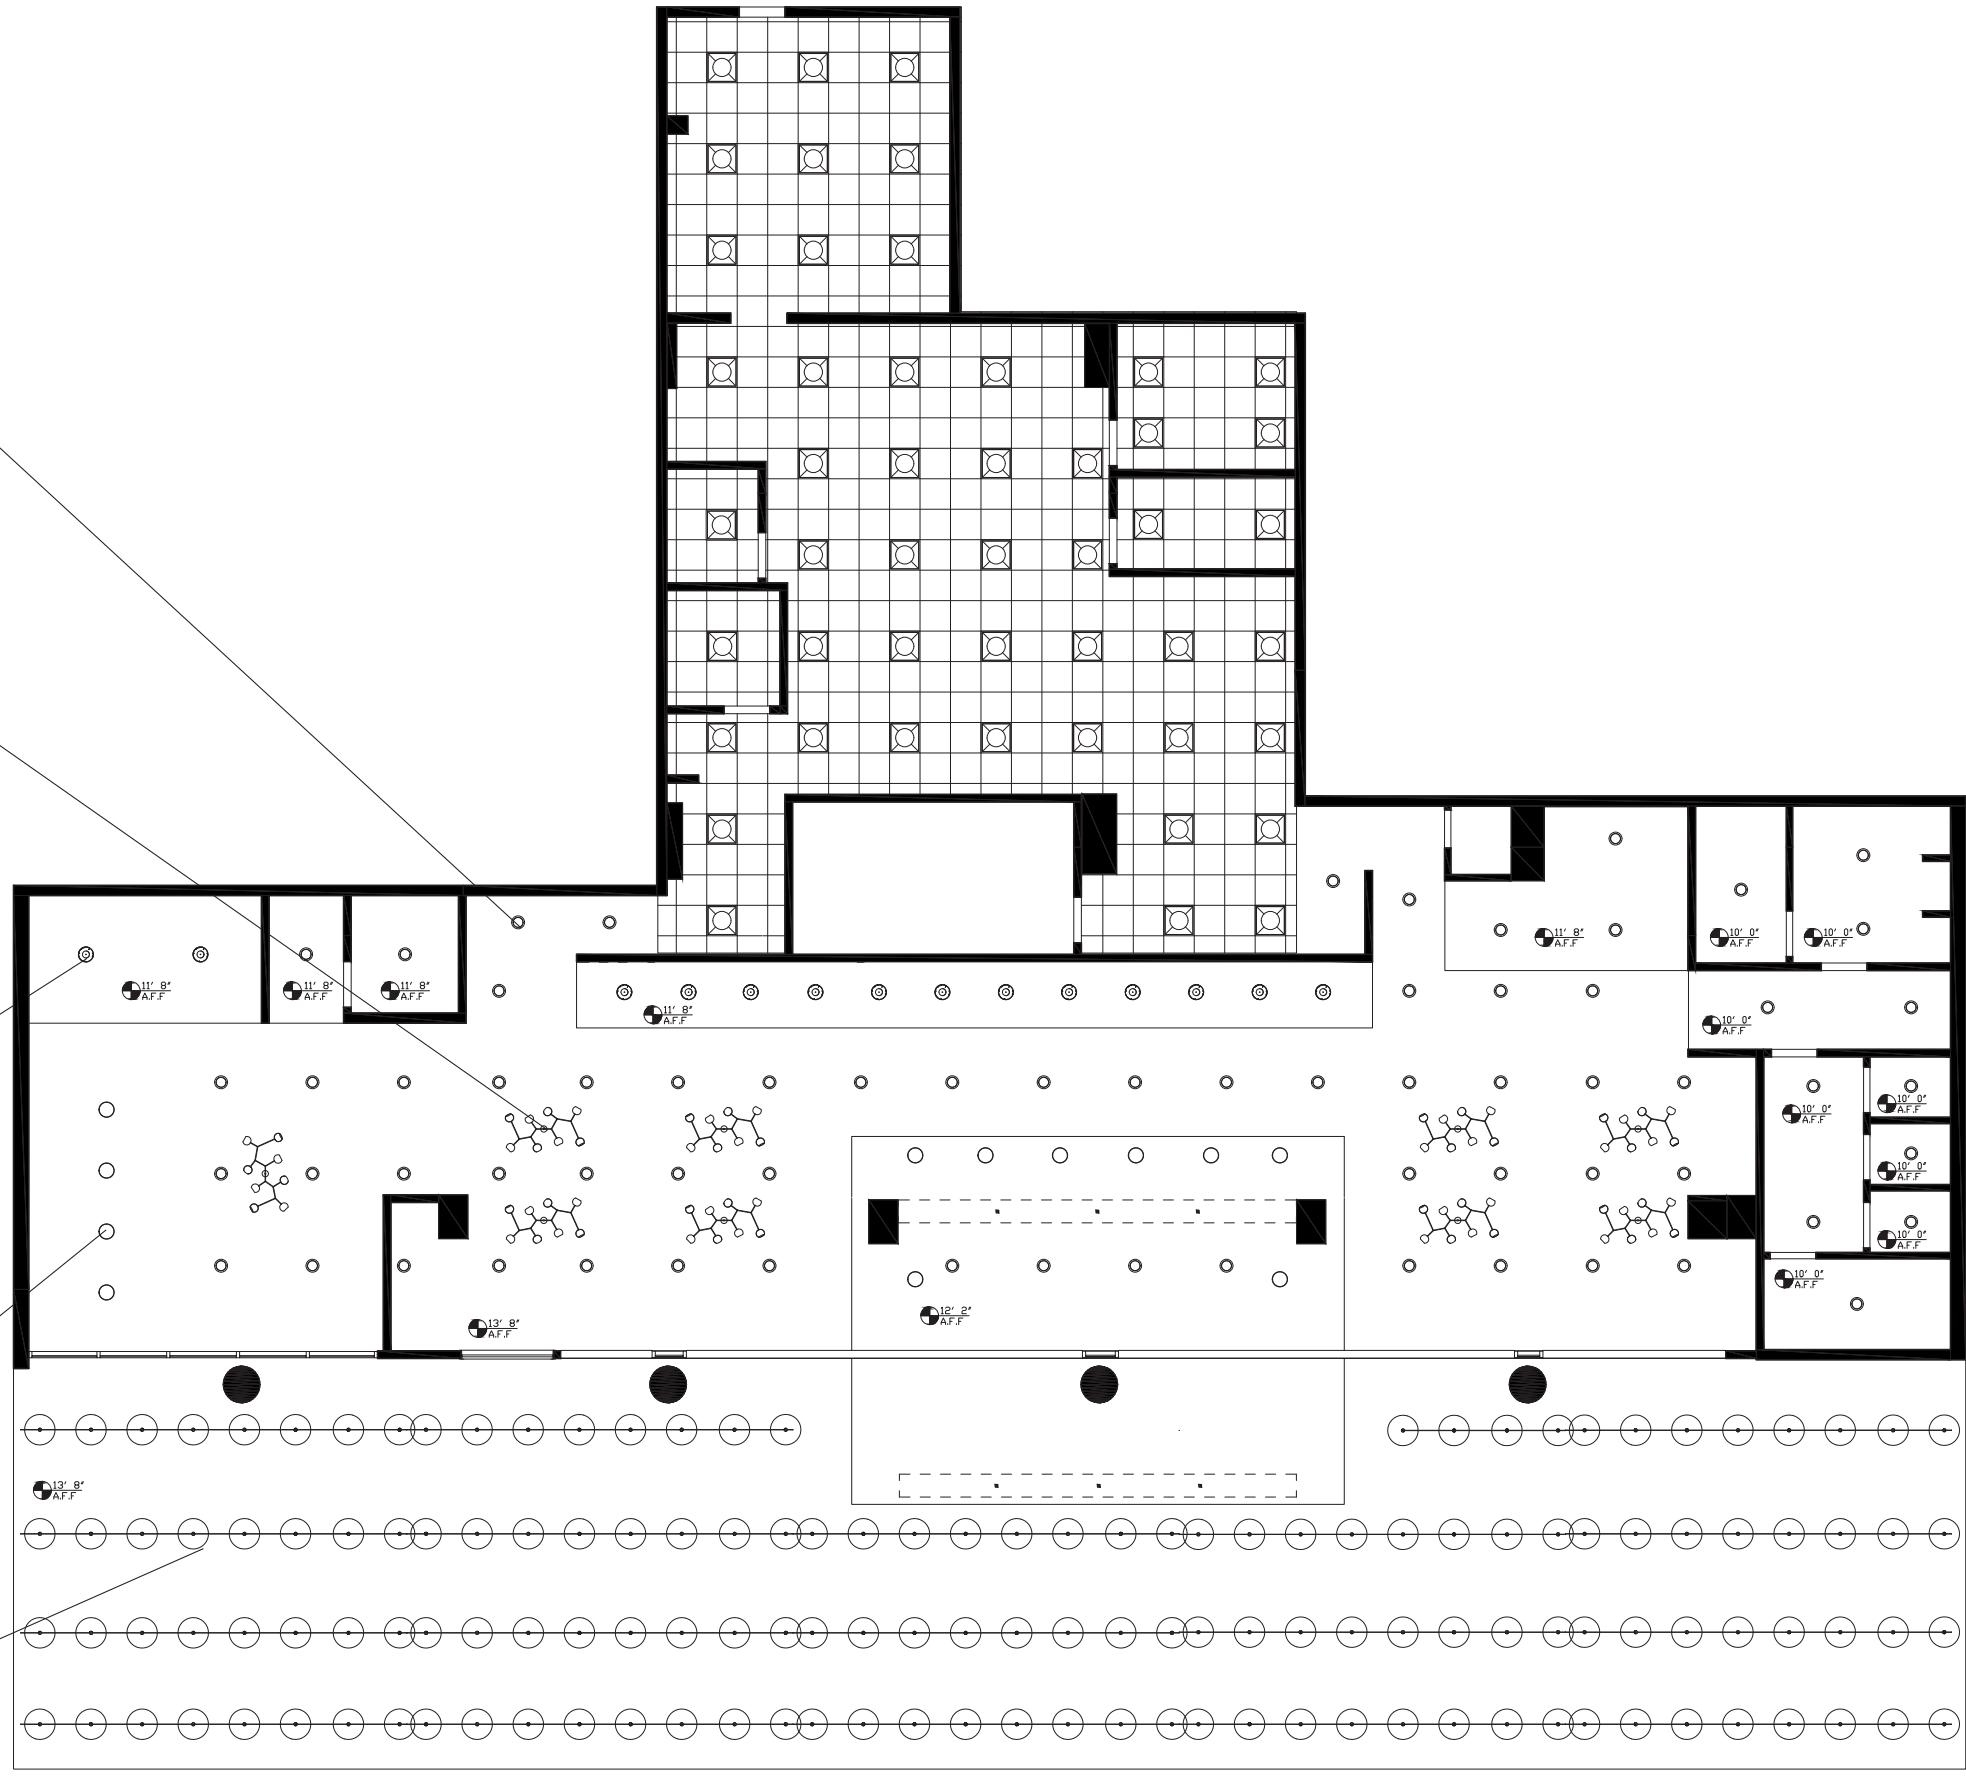

- Restaurant Entrances
- Major Adjacencies
- - - Minor Adjacencies
- Private
- Public

BLOCK DIAGRAM

Floor Plan

Reflected Ceiling Plan

Symbol	Fixture	Mounting
	2x2 LED	Recessed
	6" LED	Recessed
	Pendants	Surface Mount
	Glass Pendants	Surface Mount
	Decorative Glass Lamp	Surface Mount
	String Lights	Surface Mount

Bar Millwork

Floor Plan

Front Elevation

Back Elevation

A/2 Bar Section

East Elevation

West Elevation

A/1 Bar Section