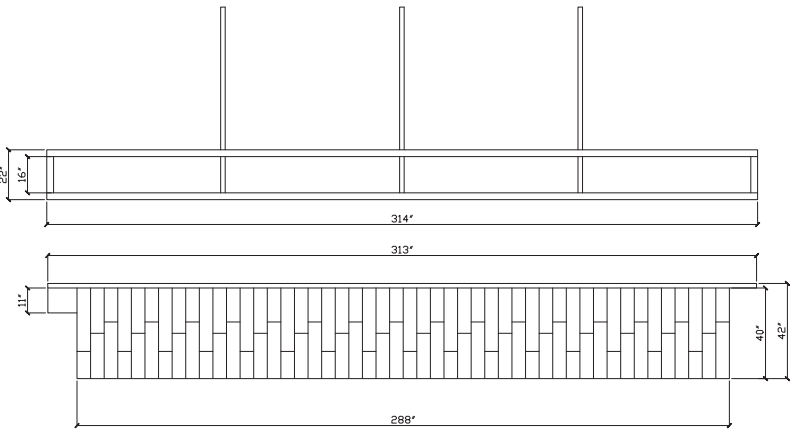

- Restaurant Entrances
- Major Adjacencies
- - - Minor Adjacencies
- Private
- Public

BLOCK DIAGRAM

Floor Plan

Reflected Ceiling Plan

Symbol	Fixture	Mounting
	2x2 LED	Recessed
	6" LED	Recessed
	Pendants	Surface Mount
	Glass Pendants	Surface Mount
	Decorative Glass Lamp	Surface Mount
	String Lights	Surface Mount

Bar Millwork

Floor Plan

Front Elevation

Back Elevation

A/2 Bar Section

East Elevation

West Elevation

A/1 Bar Section