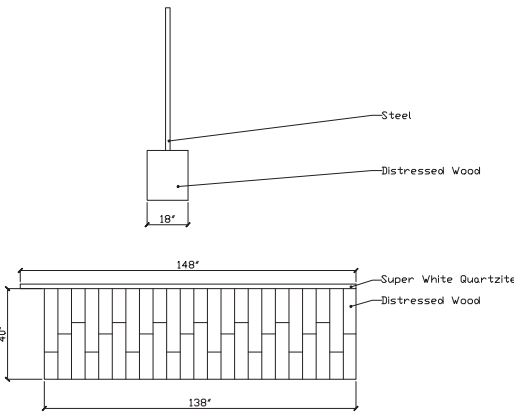

- Restaurant Entrances
- Major Adjacencies
- - - Minor Adjacencies
- Private
- Public

BLOCK DIAGRAM

Floor Plan

Reflected Ceiling Plan

Symbol	Fixture	Mounting
	2x2 LED	Recessed
	6" LED	Recessed
	Pendants	Surface Mount
	Glass Pendants	Surface Mount
	Decorative Glass Lamp	Surface Mount
	String Lights	Surface Mount

Bar Millwork

Floor Plan

Front Elevation

Back Elevation

A/2 Bar Section

East Elevation

West Elevation

A/1 Bar Section