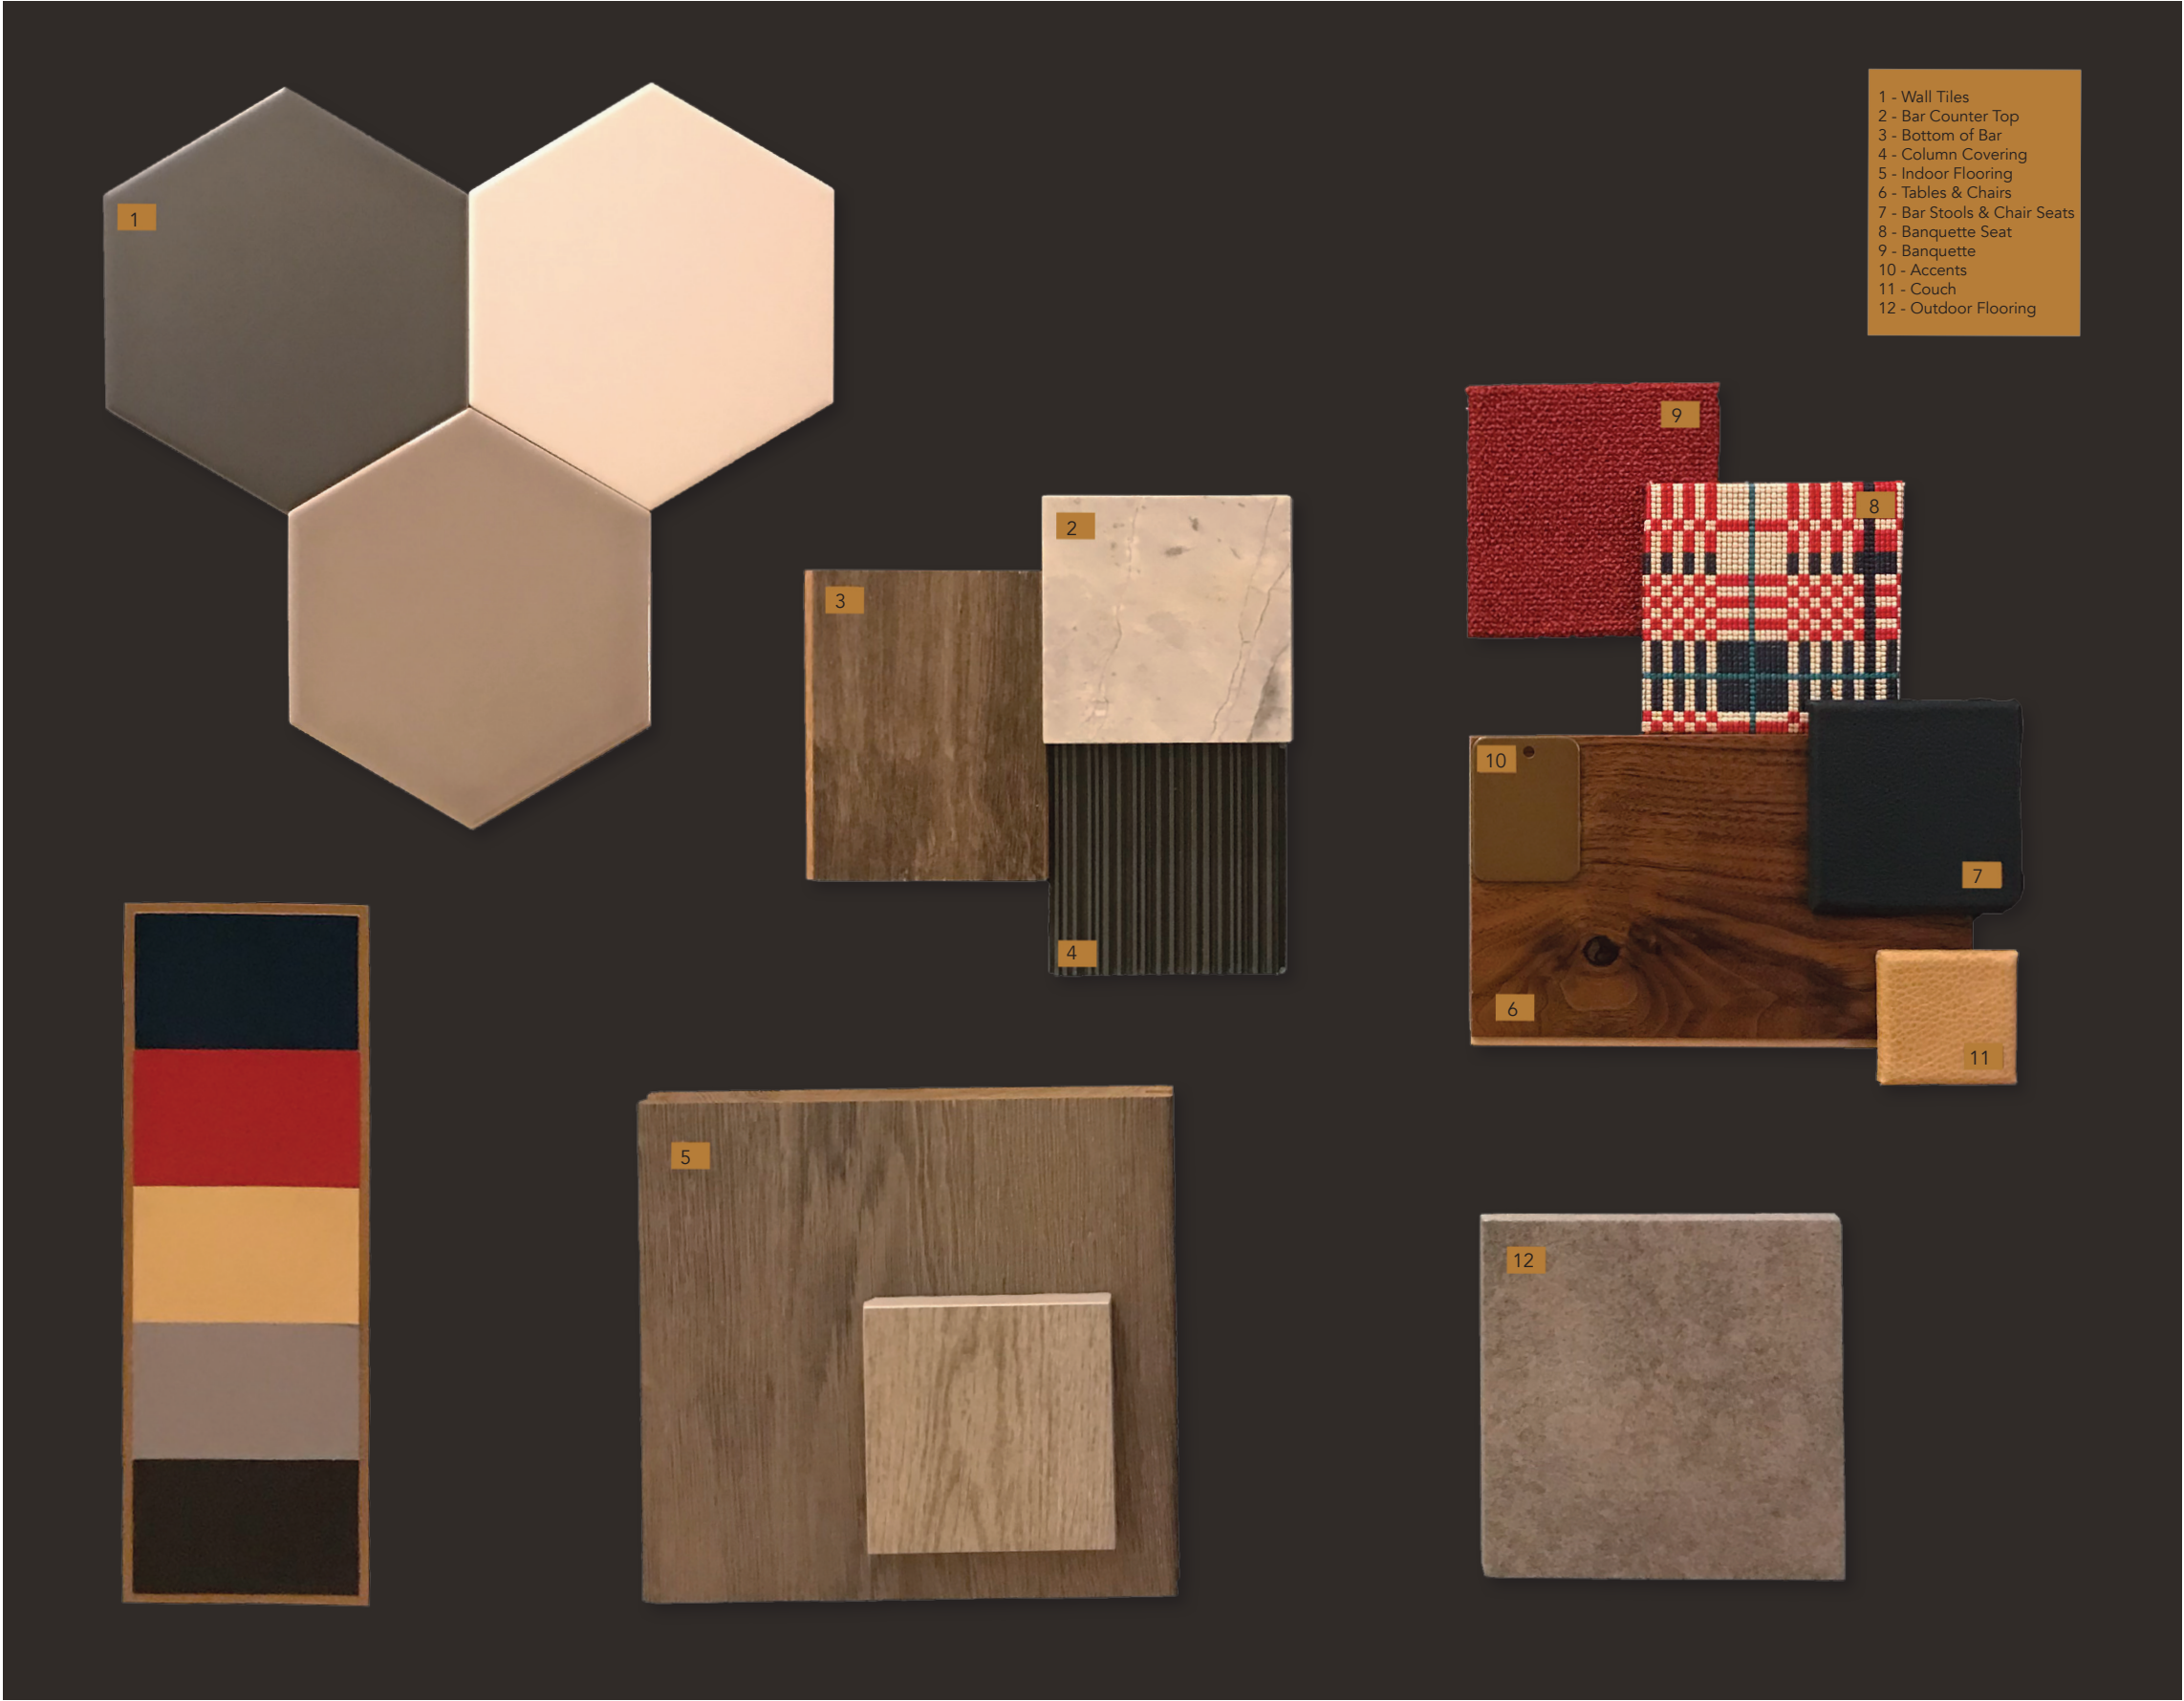

Materials Board