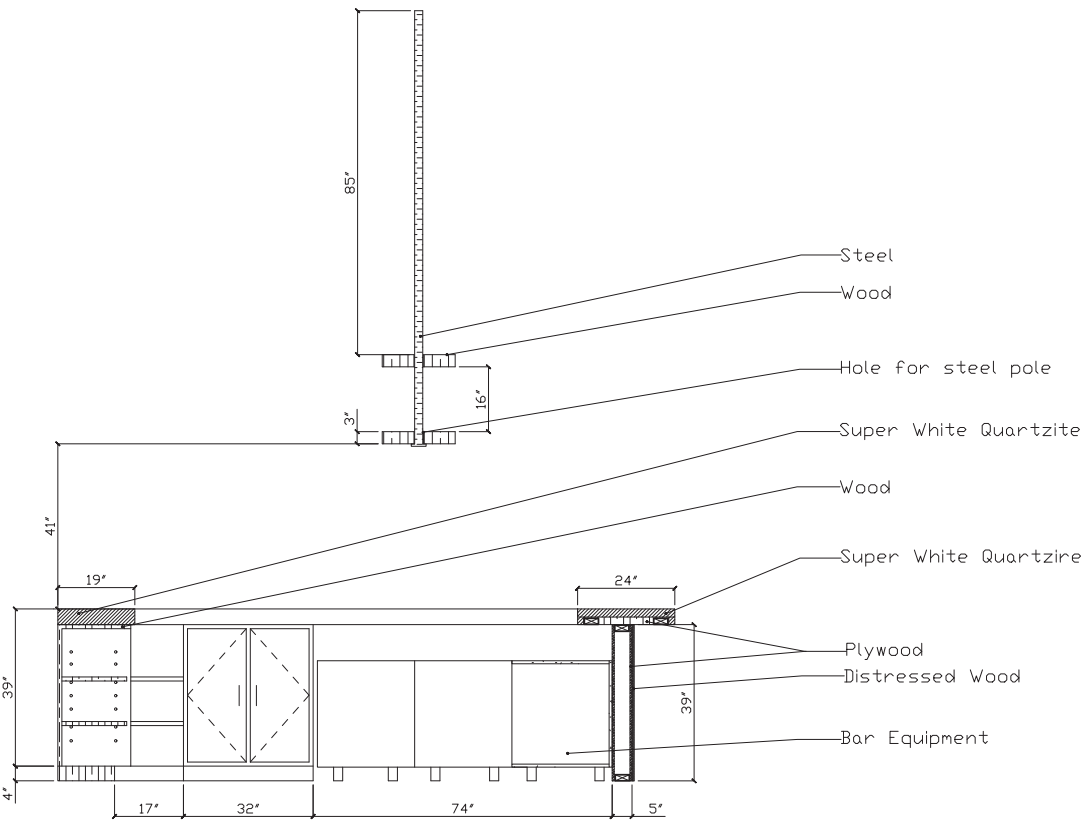

- Restaurant Entrances
- Major Adjacencies
- - - Minor Adjacencies
- Private
- Public

BLOCK DIAGRAM

Floor Plan

Reflected Ceiling Plan

Symbol	Fixture	Mounting
	2x2 LED	Recessed
	6" LED	Recessed
	Pendants	Surface Mount
	Glass Pendants	Surface Mount
	Decorative Glass Lamp	Surface Mount
	String Lights	Surface Mount

Bar Millwork

Floor Plan

Front Elevation

Back Elevation

A/2 Bar Section

East Elevation

West Elevation

A/1 Bar Section