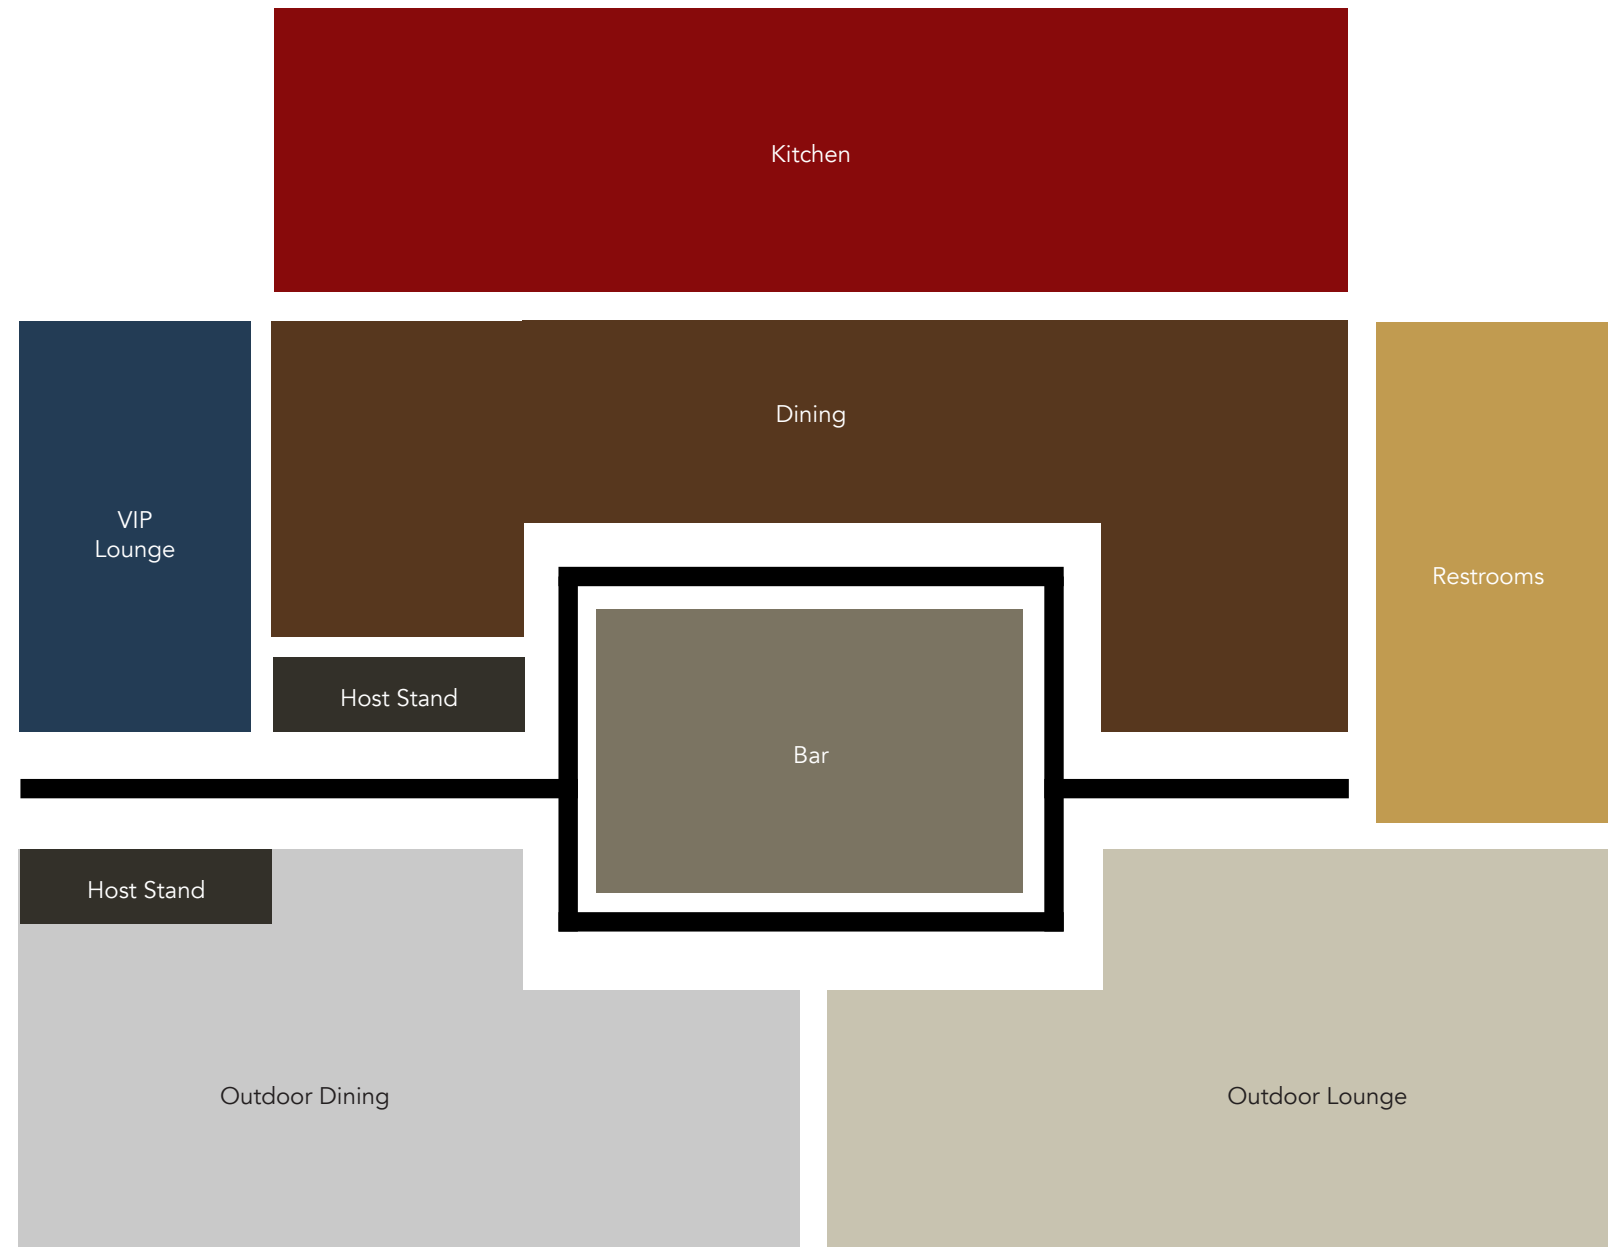

Repetition

The design of American Social becomes the canvas on which experiences can be created. These positive memories keep guests returning for more.

Concept Model

Spatial Relationships

ADJACENCY DIAGRAM

- Restaurant Entrances
- Major Adjacencies
- - - Minor Adjacencies
- Private
- Public

BLOCK DIAGRAM

Floor Plan

Reflected Ceiling Plan

Symbol	Fixture	Mounting
	2x2 LED	Recessed
	6" LED	Recessed
	Pendants	Surface Mount
	Glass Pendants	Surface Mount
	Decorative Glass Lamp	Surface Mount
	String Lights	Surface Mount

Bar Millwork

Floor Plan

Front Elevation

Back Elevation

A/2 Bar Section

East Elevation

West Elevation

A/1 Bar Section

Blue Leather Dining Chair

Elevation 

Outdoor

Expandable Outdoor Dining Table

Red Mesh Chair

Gray Outdoor Sofa

Suspended String Lights

NANA Wall