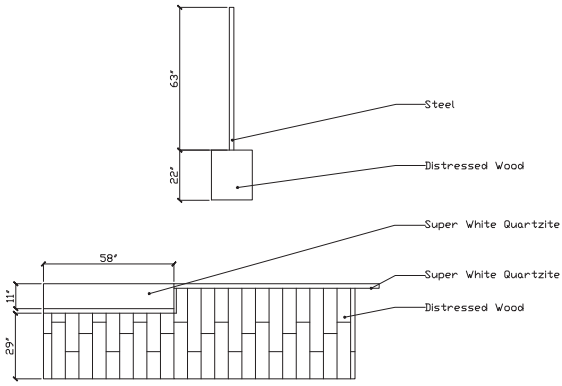

- Restaurant Entrances
- Major Adjacencies
- - - Minor Adjacencies
- Private
- Public

BLOCK DIAGRAM

Floor Plan

Reflected Ceiling Plan

Symbol	Fixture	Mounting
	2x2 LED	Recessed
	6" LED	Recessed
	Pendants	Surface Mount
	Glass Pendants	Surface Mount
	Decorative Glass Lamp	Surface Mount
	String Lights	Surface Mount

Bar Millwork

Floor Plan

Front Elevation

Back Elevation

A/2 Bar Section

East Elevation

West Elevation

A/1 Bar Section