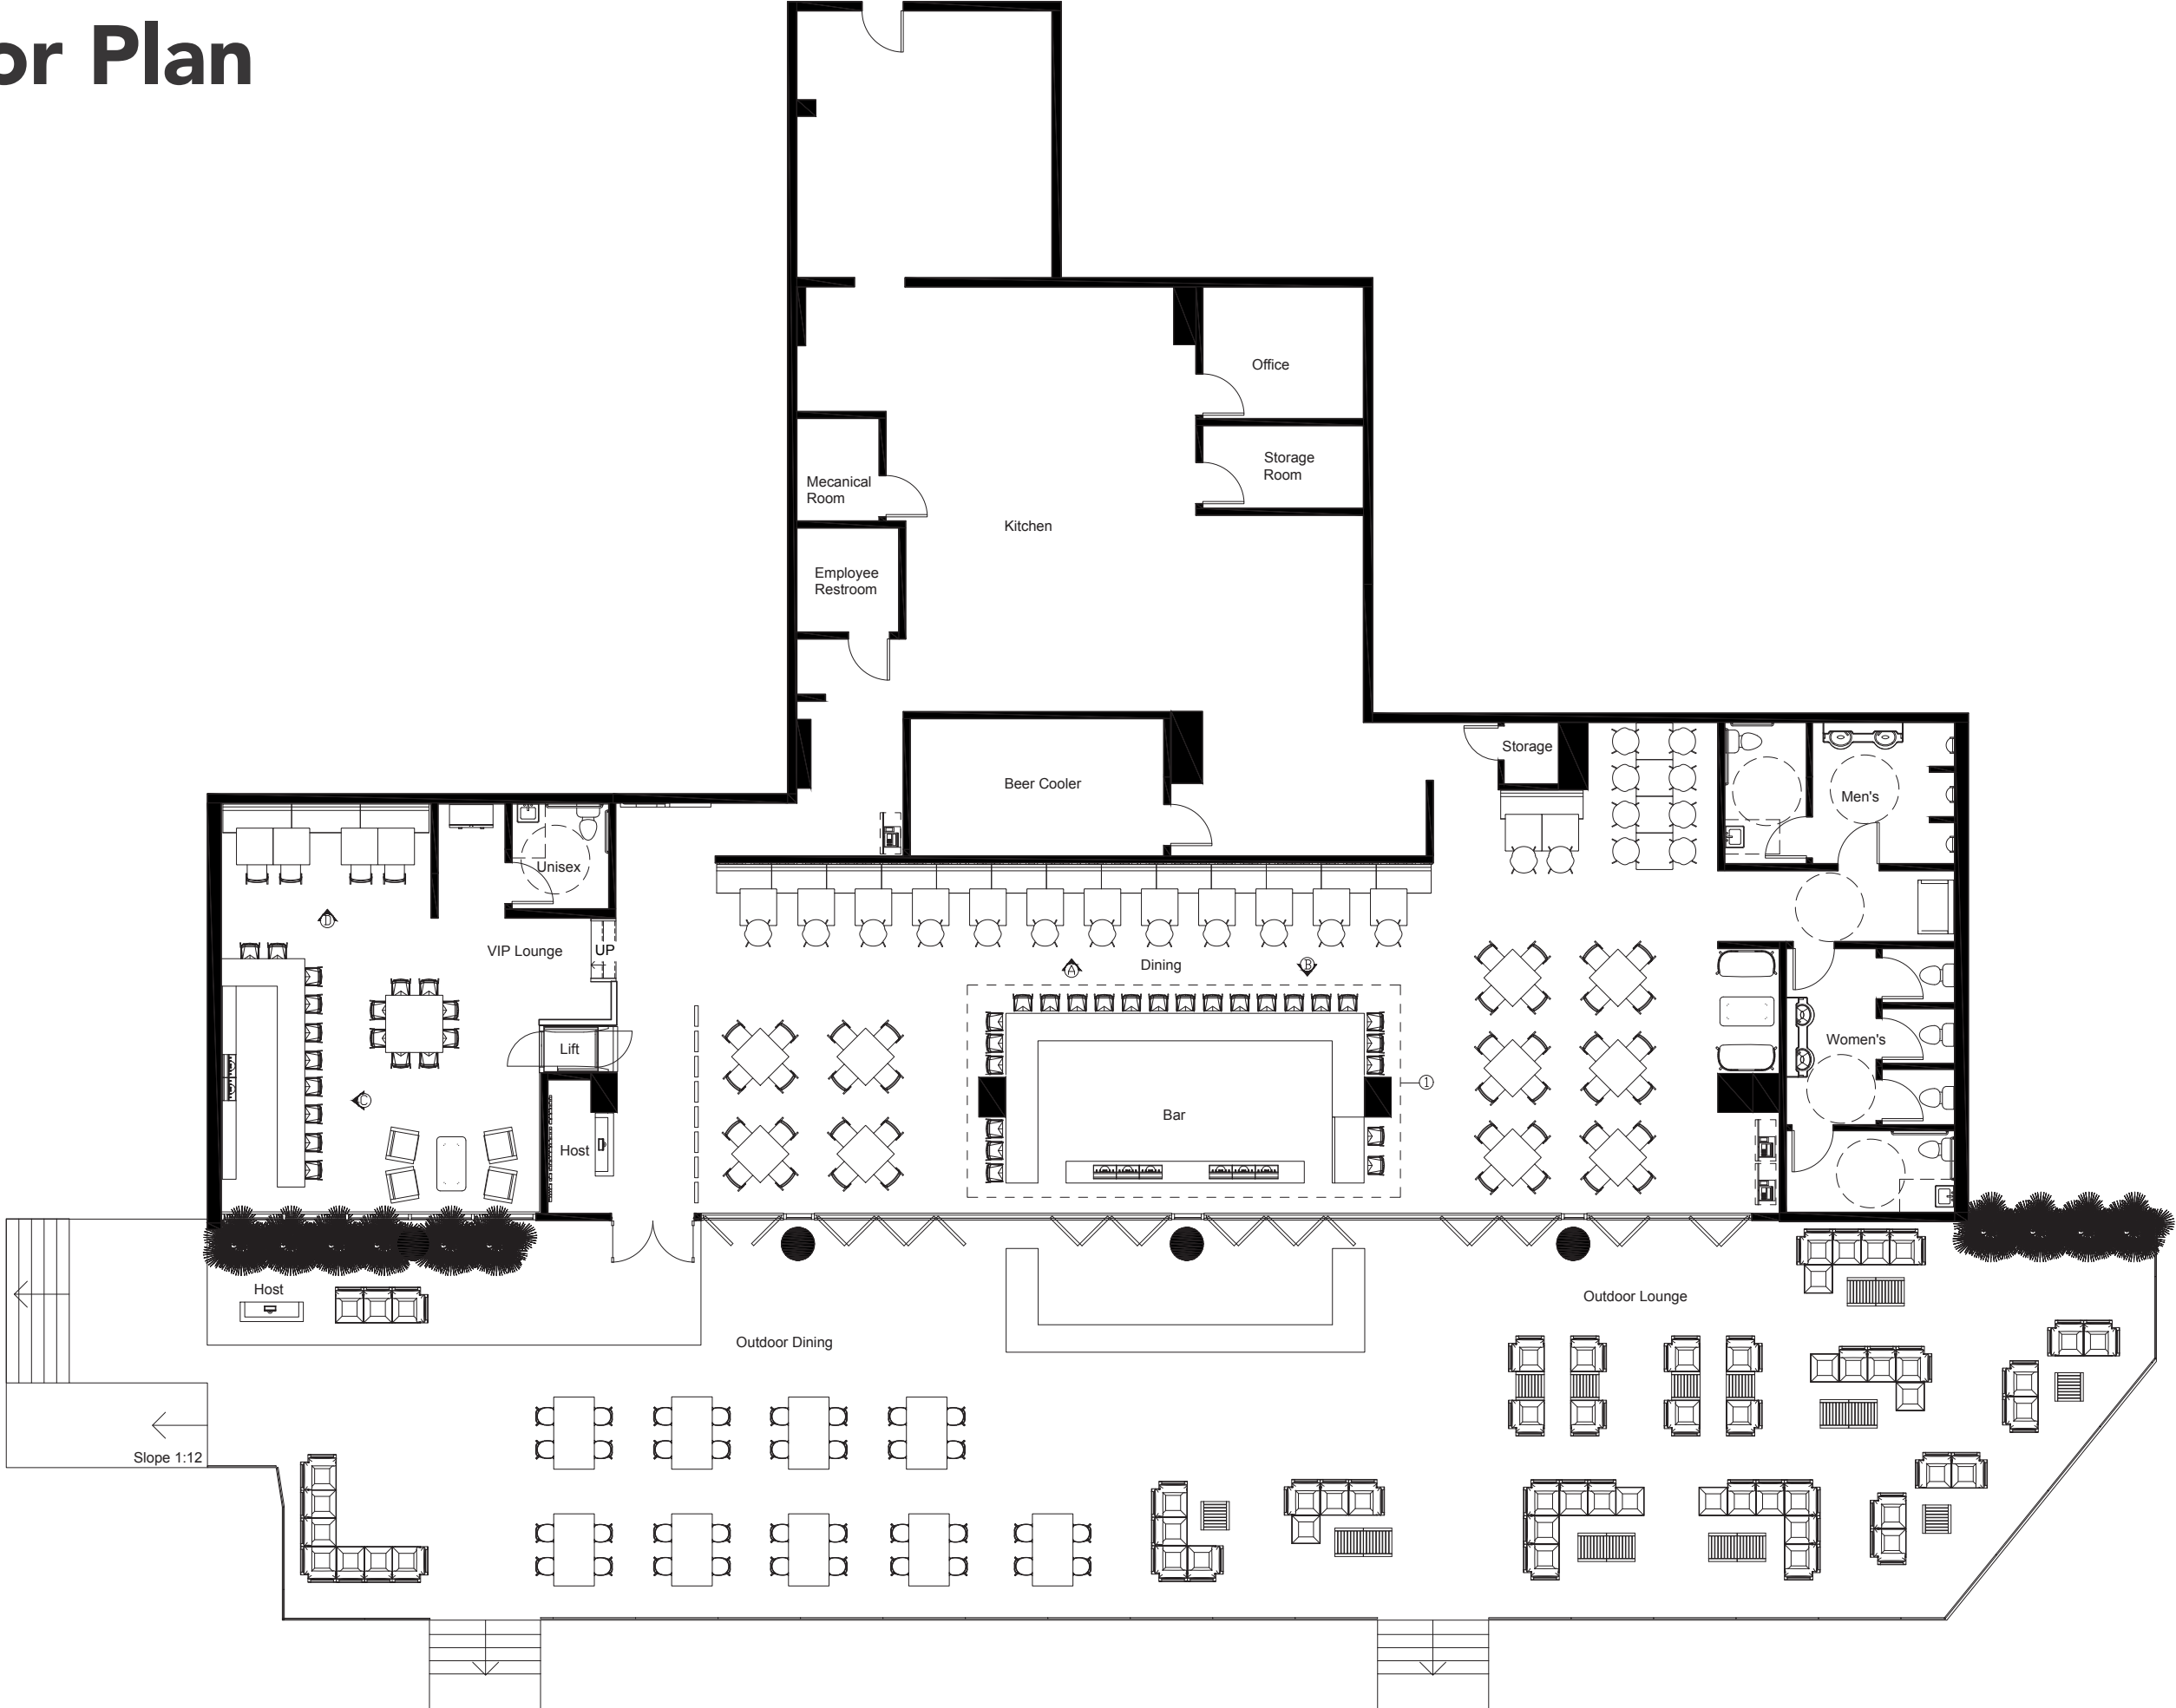

Repetition

The design of American Social becomes the canvas on which experiences can be created. These positive memories keep guests returning for more.

Concept Model

Spatial Relationships

ADJACENCY DIAGRAM

- Restaurant Entrances
- Major Adjacencies
- - - Minor Adjacencies
- Private
- Public

BLOCK DIAGRAM

Floor Plan

Reflected Ceiling Plan

Symbol	Fixture	Mounting
	2x2 LED	Recessed
	6" LED	Recessed
	Pendants	Surface Mount
	Glass Pendants	Surface Mount
	Decorative Glass Lamp	Surface Mount
	String Lights	Surface Mount

Bar Millwork

Floor Plan

Front Elevation

Back Elevation

A/2 Bar Section

East Elevation

West Elevation

A/1 Bar Section