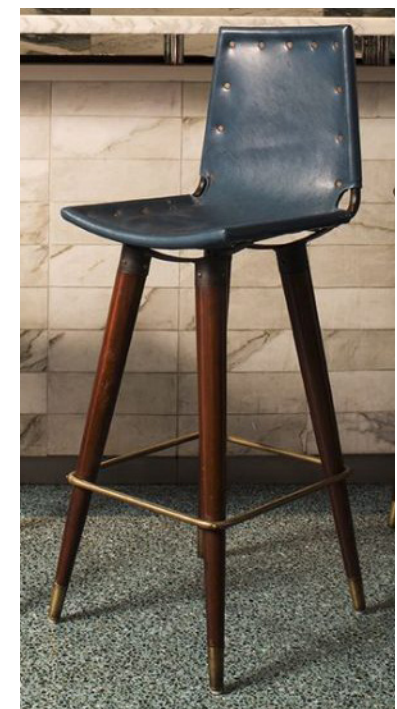

Elevation 

Distressed Wood

Super White Quartzite

Aged Brass Dark

Round Glass Pendant Light

Blue Leather Bar Stool

Red Stain Repellent Banquette Seating

Walnut Wood Dining Table