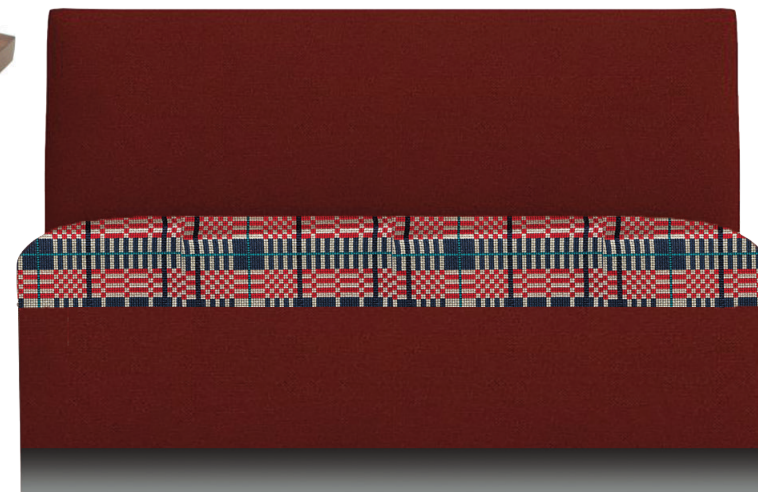

Super White
Quartzite

White Wash Tile
With Rustic Wood

Elevation 

Blue Leather Dining Chair

Walnut Wood Dining Table

Red Stain Repellent Banquette Seating

Charcoal, Nude, and Pearl Hexagon tiles

Italian Cone Grey Brass Pendant Lamp

Elevation **B**

Blue Leather Bar Stool

Round Glass
Pendant Light

Distressed Wood

Super White
Quartzite

Bonded
Aluminum

Aged Brass Dark

VIP Lounge